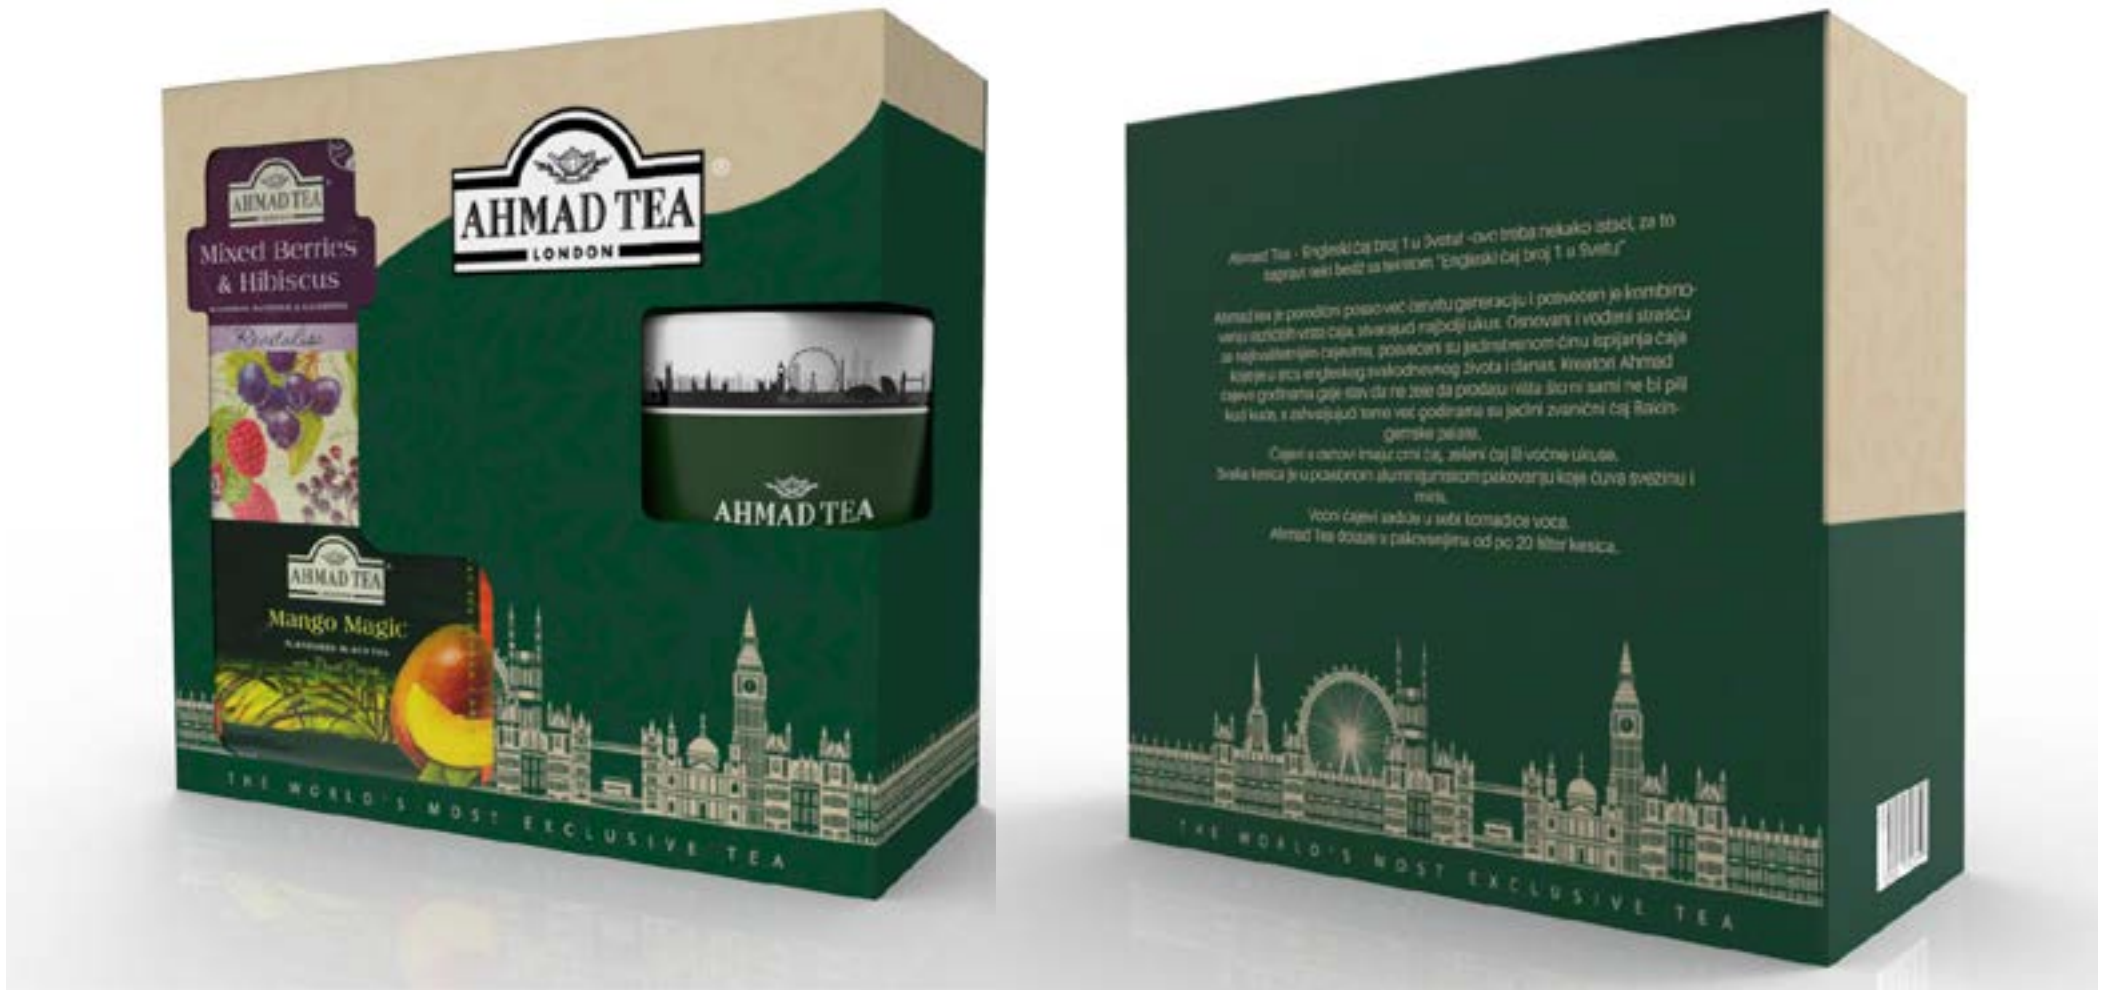

BREEZE

brand design practice - name, logo, packaging

BREEZE

HARD APPLE CIDER
NO ADDITIVES

FERMENTED WITH HONEY

4.2% ALC/VOL

graphic design

■ AHMAD TEA giftbox design